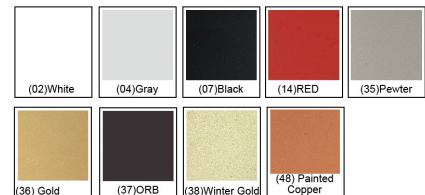

White Glass Lens

MX 2261-0702

W:24" H:8" w/ 8' Black Cord
Finish: Black / White Lamps:
4x60W (M)

Finish Options

MX 2261-02 (White)
MX 2261-0702 (Black / White)
MX 2261-0736 (Black / Gold)

Painted Finishes

REFERENCE	QTY.	REMARKS	Project
			Location/Type
			Architect
			Engineer
			Contractor
			Submitted By: Date: